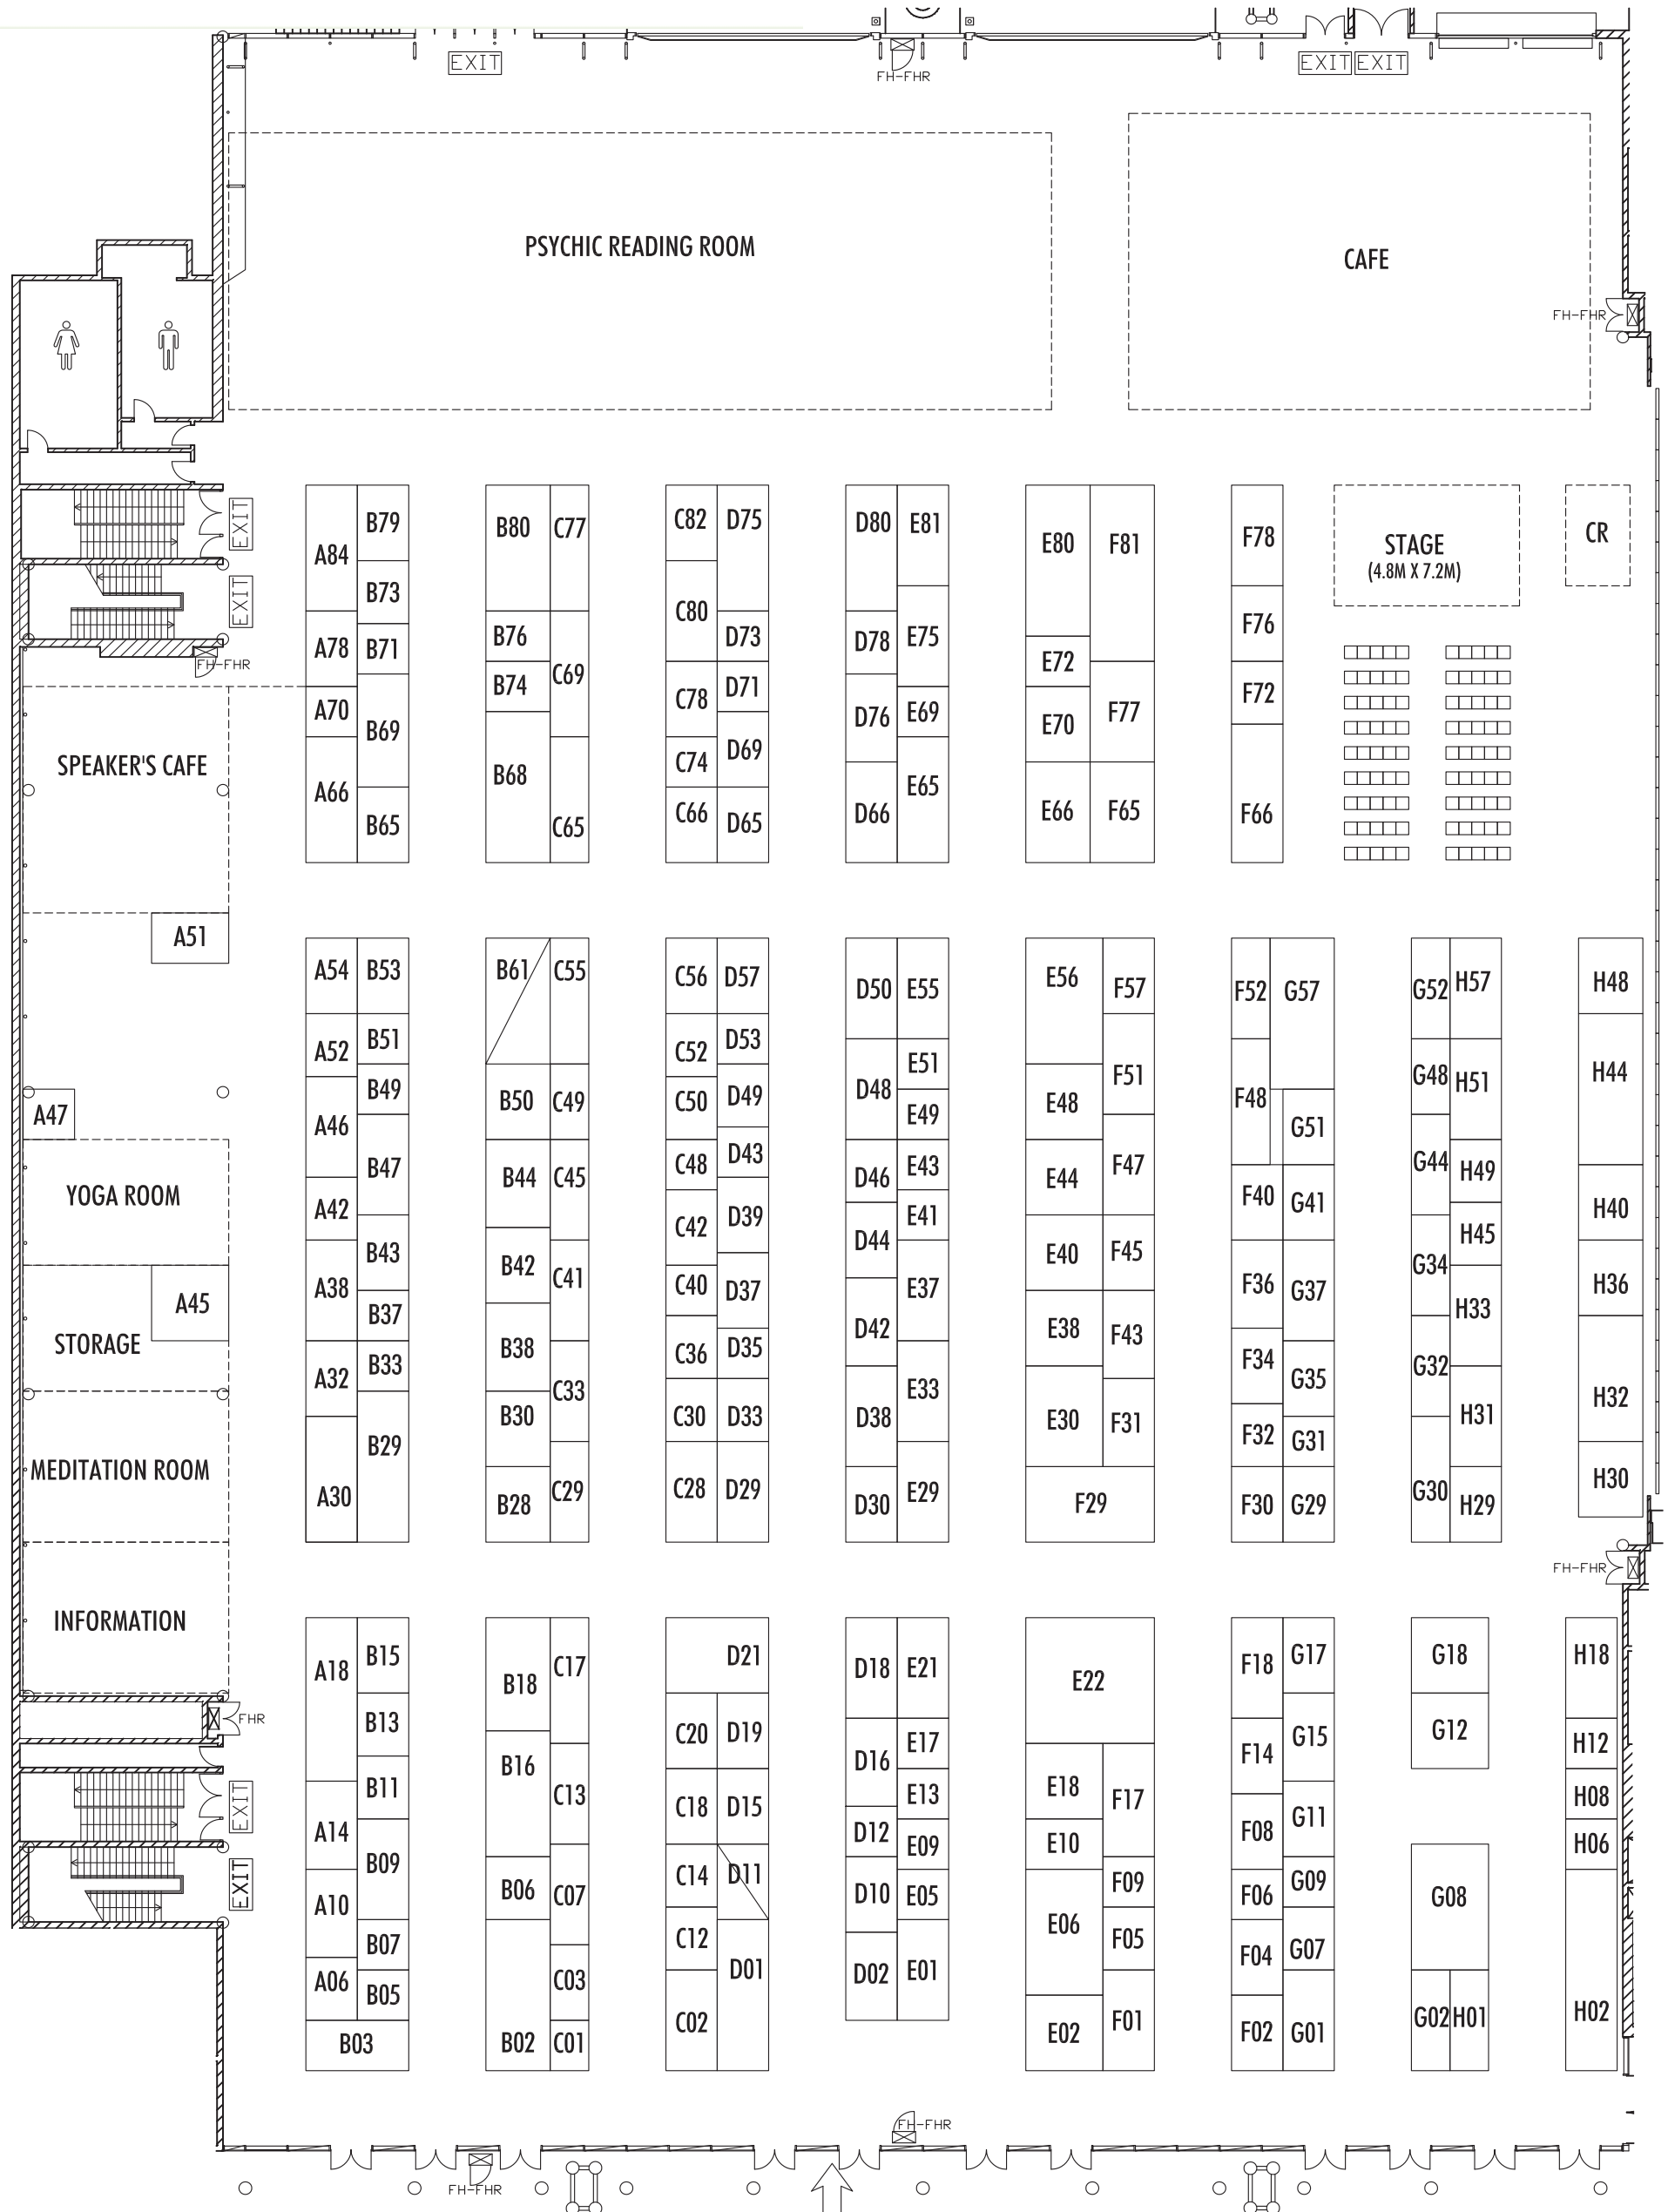

MindBodySpirit FESTIVAL

HALL 1, SCEC, DARLING HARBOUR
4-7 NOVEMBER 2010

2010 Festival rates per sq m
Normal \$395 inc GST
Corner Loading +10%

For all Festivals enquiries please contact 03 9276 5555

File correct at 08.07.2010
Floorplan subject to change