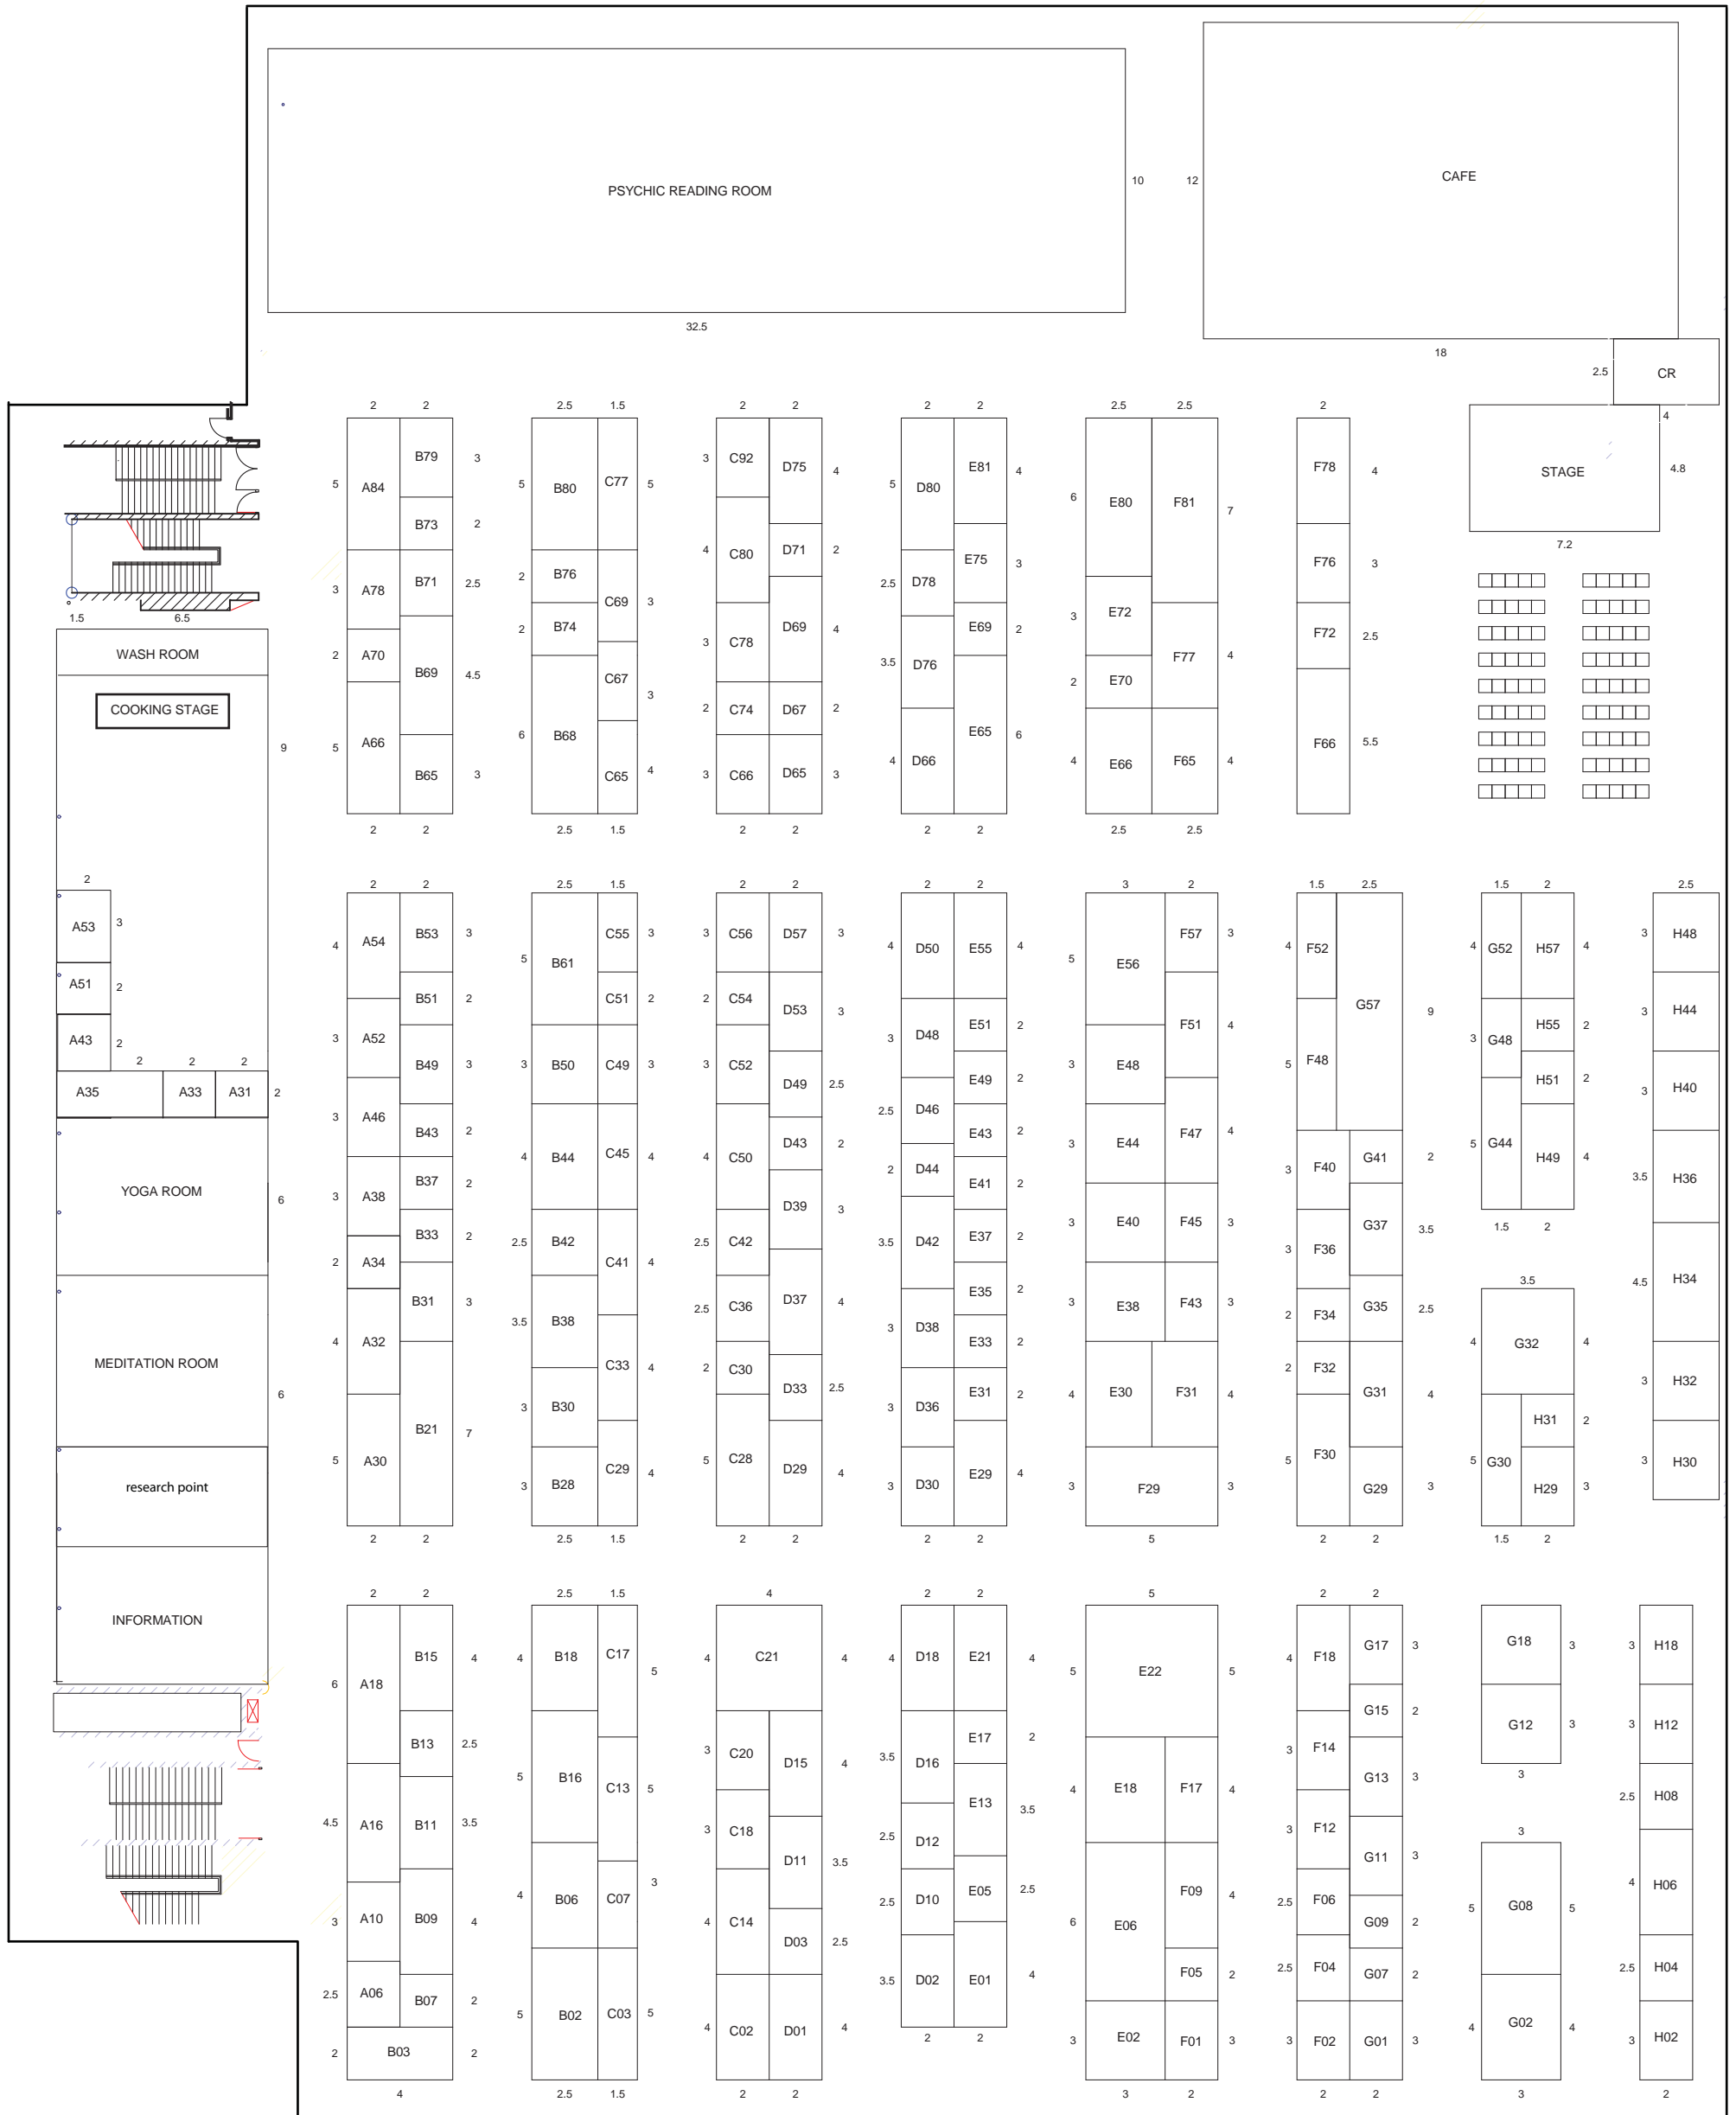

MindBodySpirit

FESTIVAL

8 - 11 November 2012
Darling Harbour Exhibition Centre,
Sydney

2012 rates per sq m
Rate \$430+ GST
Corner Loading +10%
Public Liability Cover \$115

For all enquiries please contact 03 9276 5555

Floorplan correct at 11/10/2011 r1
Floorplan subject to change