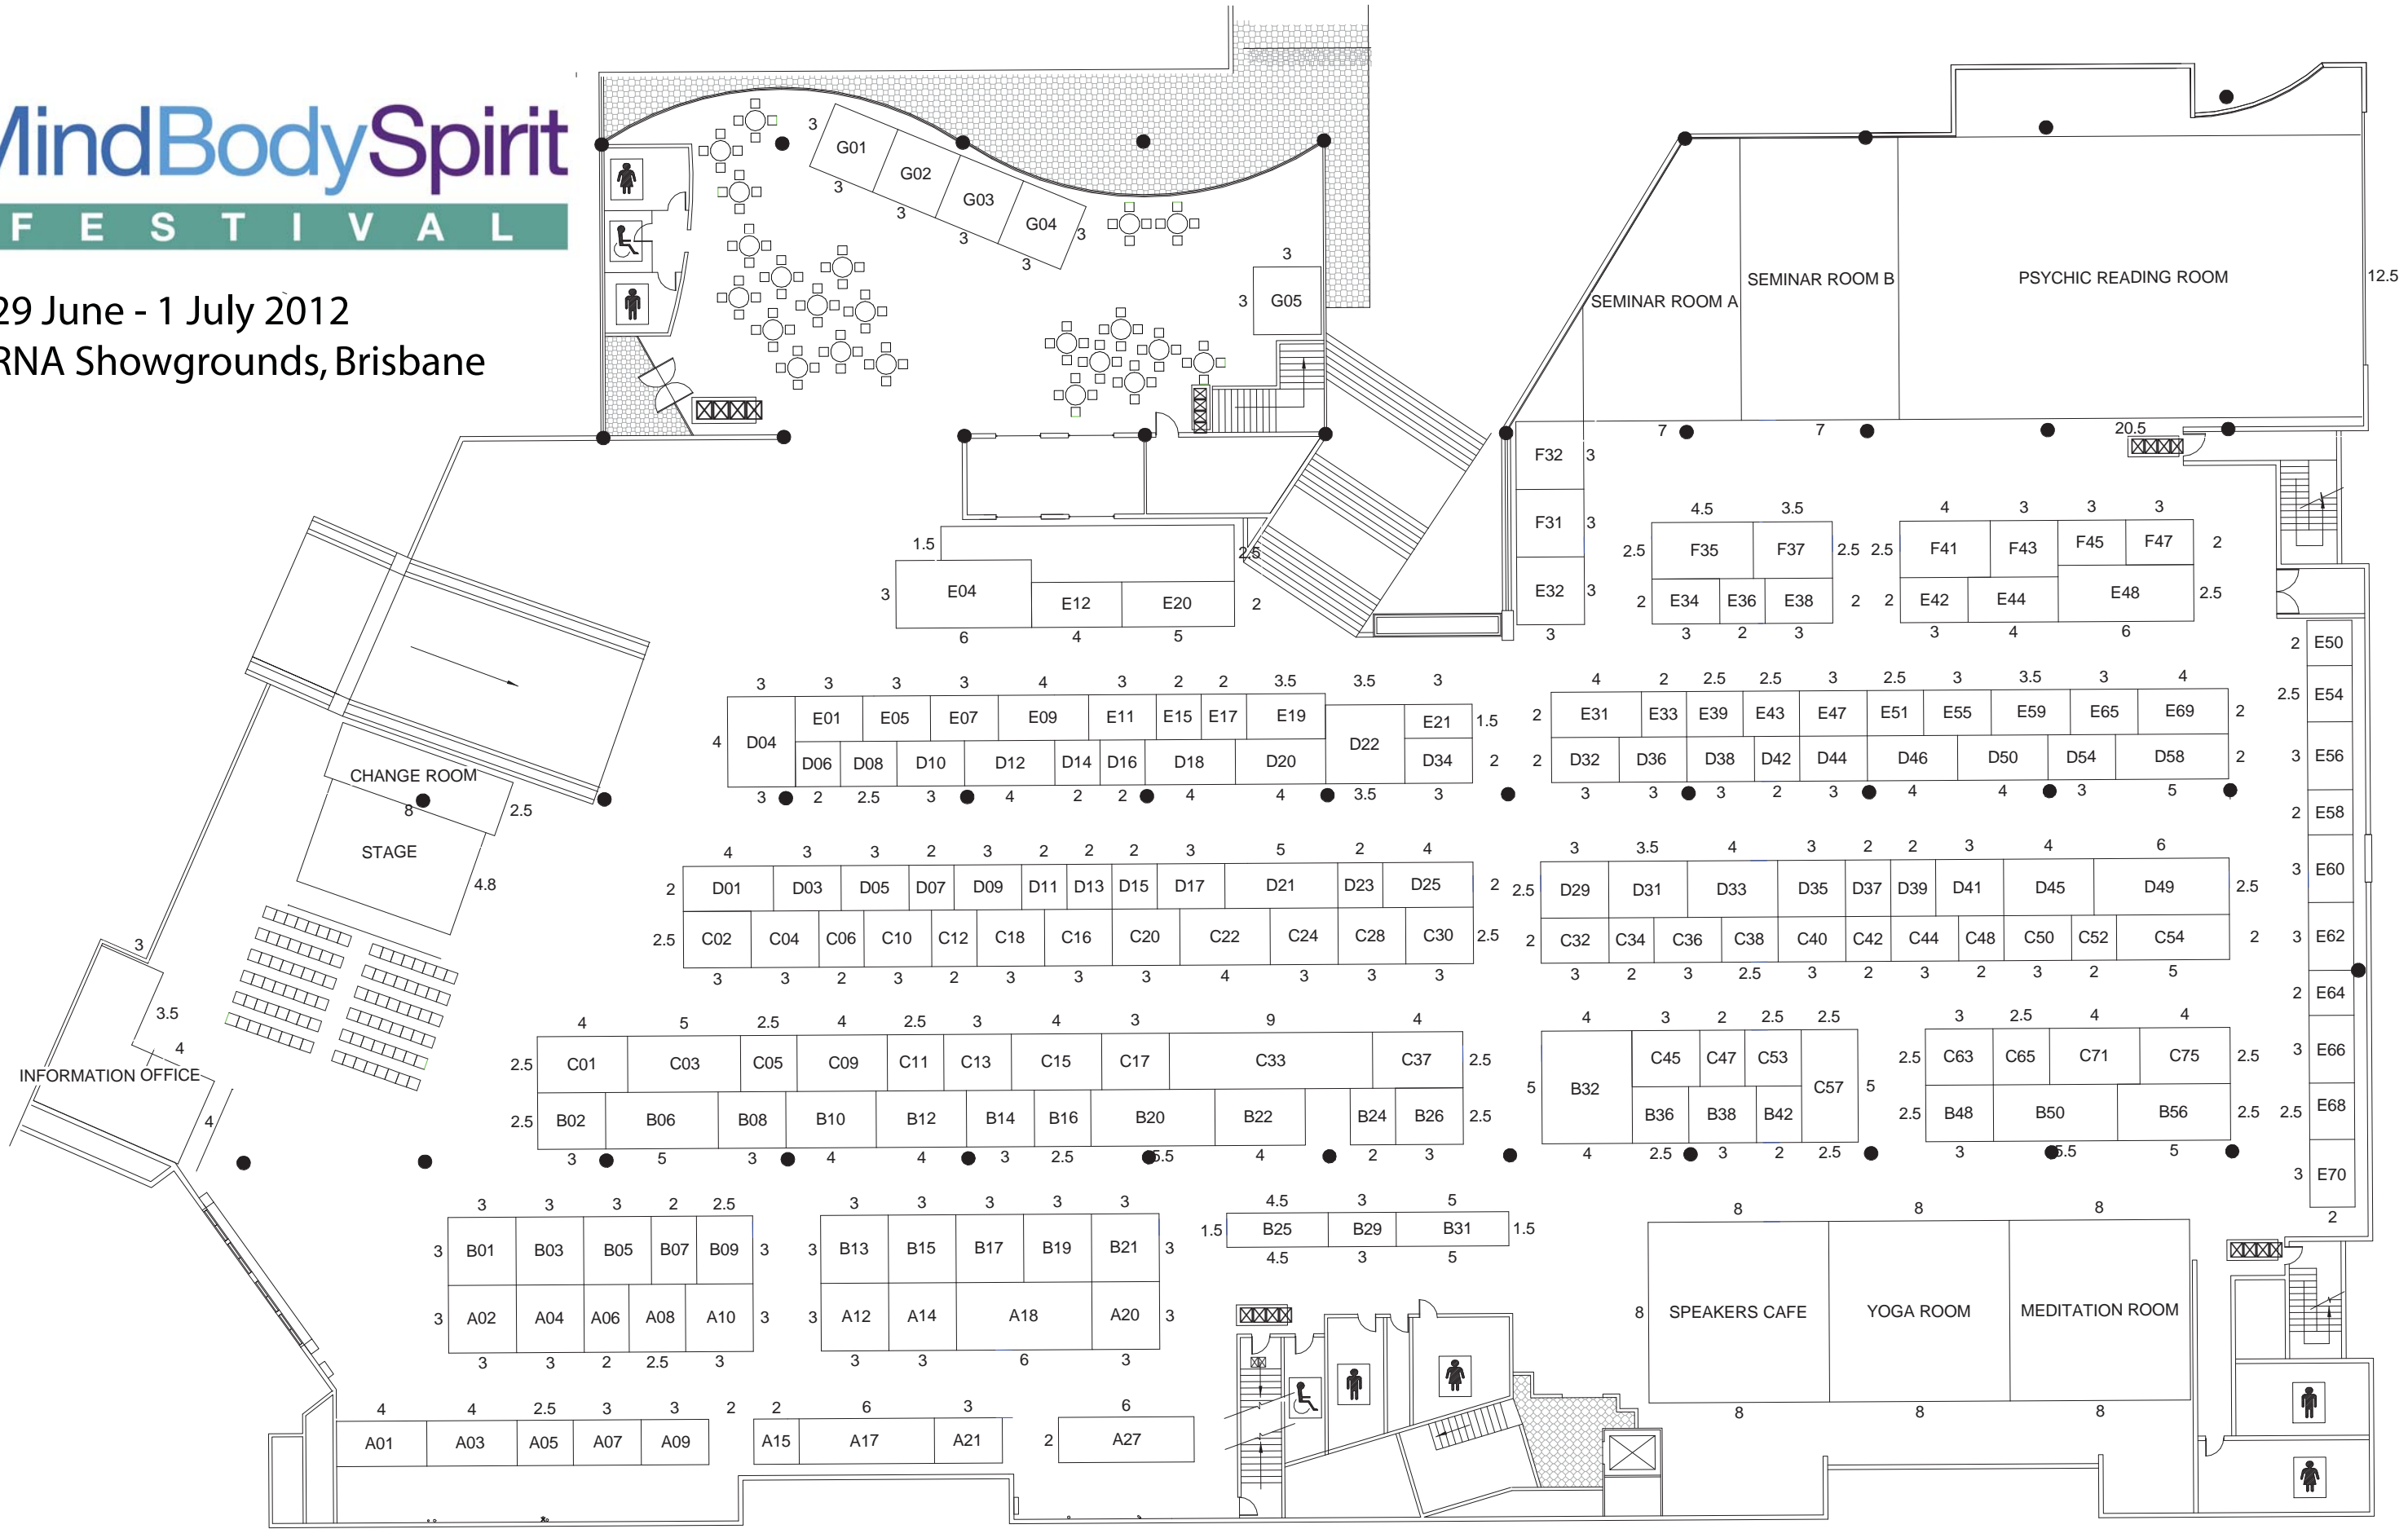

# MindBodySpirit

## FESTIVAL

29 June - 1 July 2012  
 RNA Showgrounds, Brisbane

2012 rates per sq m  
 Rate \$290.91 + GST  
 Corner Loading +10%

For all enquiries please contact 03 9276 5555

Floorplan correct at 01/12/2011 r2  
 Floorplan subject to change