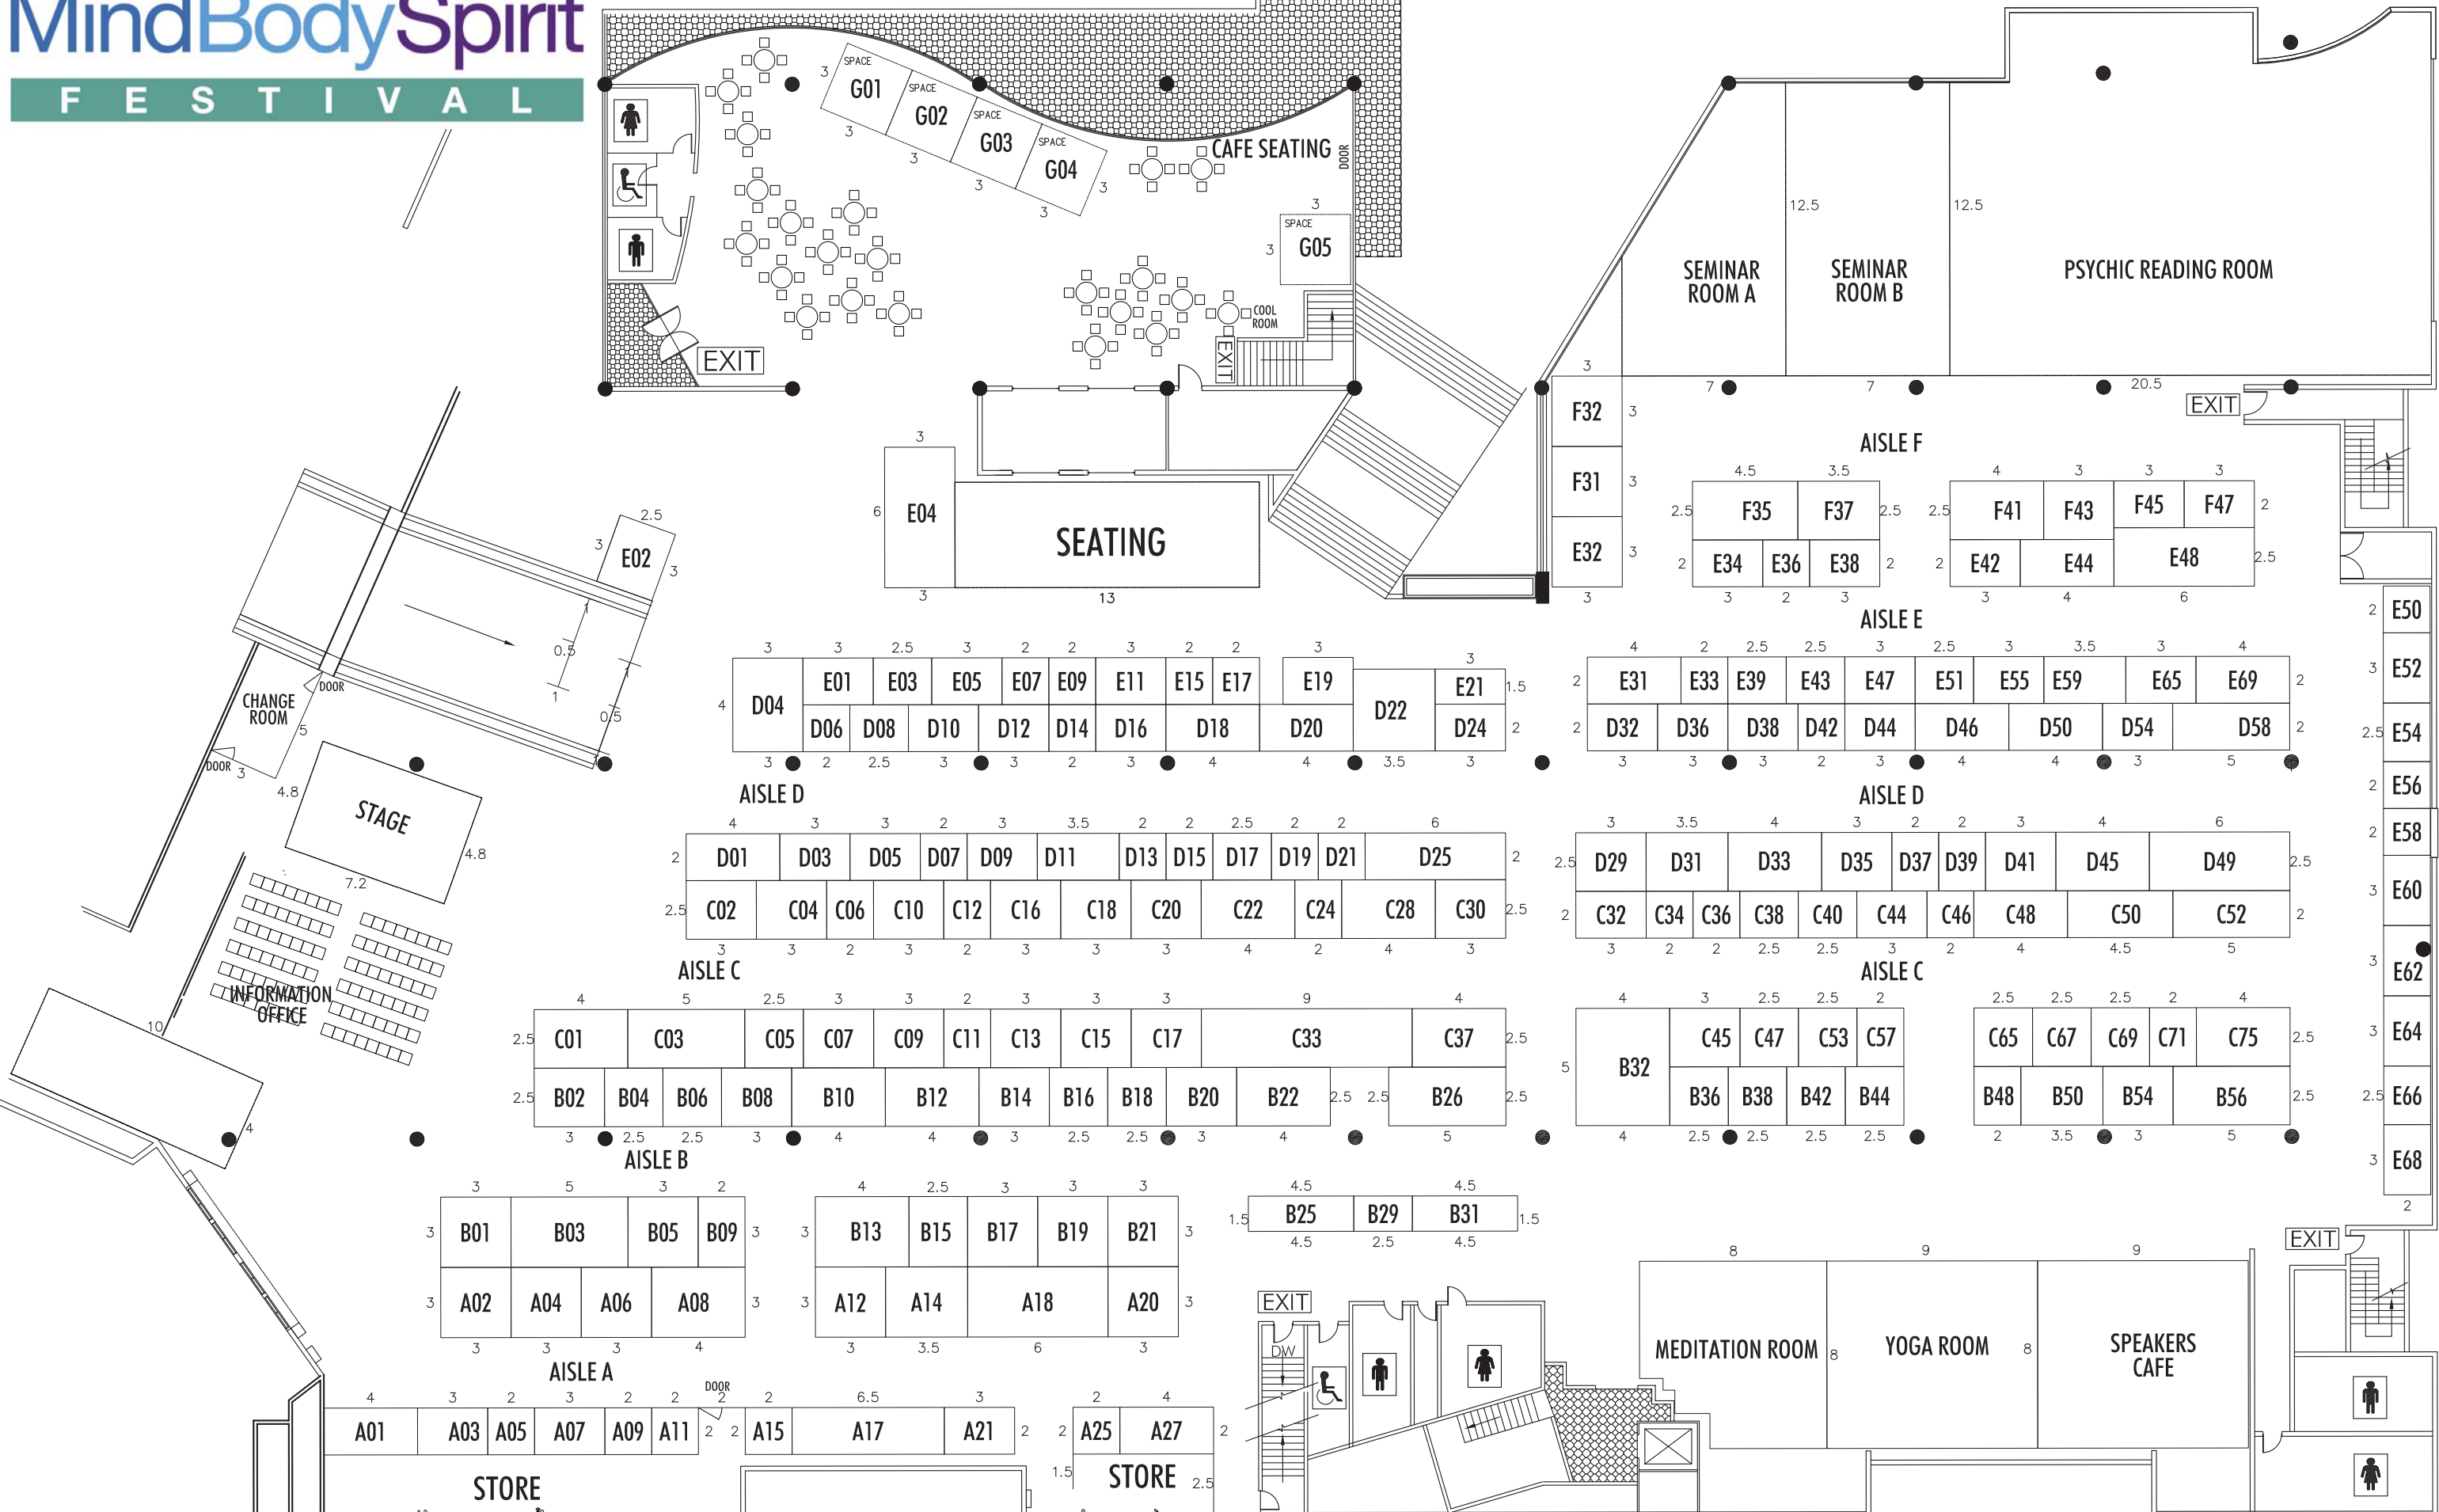

MindBodySpirit

FESTIVAL

2011 rates per sq m
 Rate \$305+ GST
 Corner Loading +10%

For all enquiries please contact 03 9276 5555

Floorplan correct at 25/03/2011 r5
 Floorplan subject to change